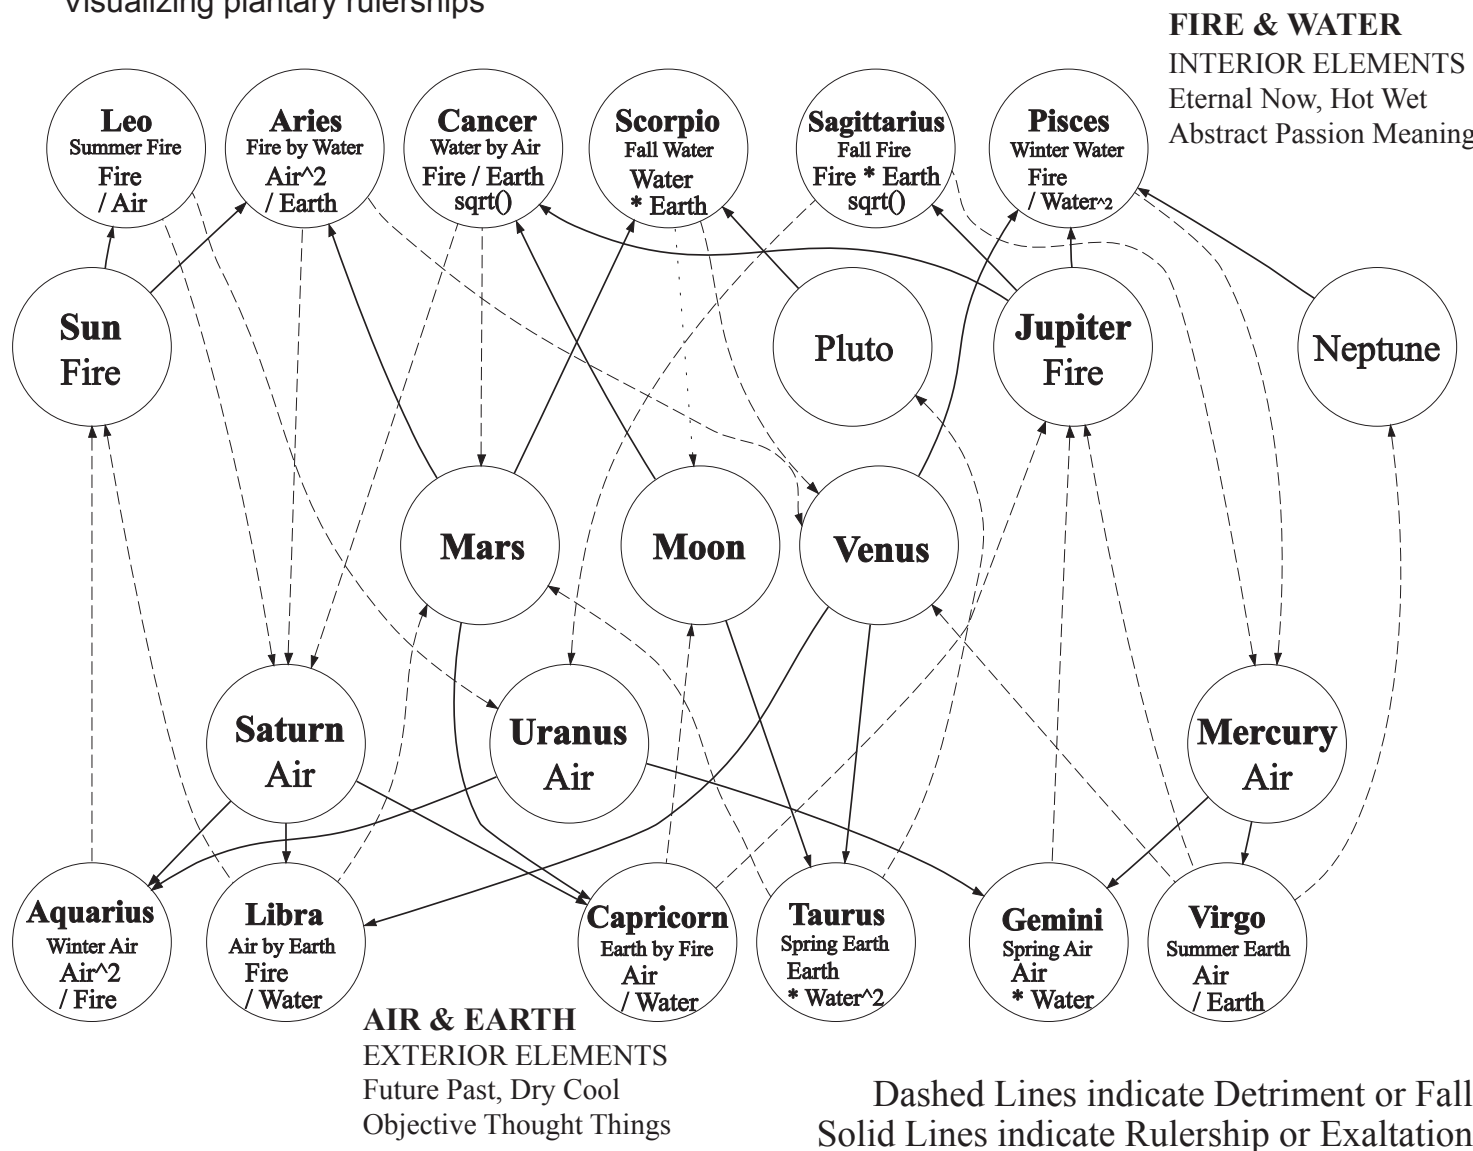

CHALDEAN RULERSHIPS

"Visualizing planetary rulerships"

A mostly classic map of the exoteric rulerships of the Zodiac.

Michael Ax, Stellar Logic, (C) Copyright 1999..2006; 505-349-8207

Fire and Air, the most heavenly of the four elements, have a fundamental polarity of their own. The classic way is to show this line as between 'inside' and 'outside' with the assignments of Mercury, Saturn and Uranus to 5/6 of the extrinsic signs while Sol and Jupiter are linked to their opposites. This pattern of duality repeats in the fixed cross. There Fire and Air battle for domination in 'Leo vs Aqu' while, with a typical twist, the yin signs Taurus and Scorpio cooperate to add their notion of balance into each half of the zodiac.

In the space between inside and outside the original duality takes on a new form. While the Moon balances the interior/exterior, Venus and Mars double up on the pattern and relate three signs. Mars's relations to the interior allow it to exalt in the exterior while Venus's ties to the exterior allow it to exalt internally.

When forming judgements, compare the inner workings of the signs 'ruled' by the planets to those of the sign occupied by that planet to get a sense of the dynamics at work in the chart.

Fire and Air,
Fire and Water..
Even Creation v

'Before' is a duality
and one that ripples
out through everything!

Knowing the classic
consideration helps
one understand
how the planets
transmute the
elemental energies
between the signs!

contact
AX@SONIC.NET
for more