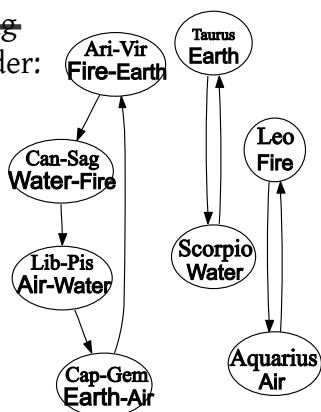

Pisces
12: WATER
of Earth
Fire / Water^2
Venus
Neptune, Jupiter

Aries
1: FIRE
by Water
 $\text{Air}^2 / \text{Earth}$
SOL
Mars

EARTH
Raphael's Northern
Winter Things
Cool Objective
Irrational Night Feel
Concrete Exterior
Possessive Past
That / Its / Thou
Attitude

A guide to the processes inside of the Zodiac.

Michael Ax, Stellar Logic, (C) Copyright 1999..2006; 505-349-8207

* - Multiply, Coordinate ^2 - Multiply Self
/ - Divide, Control, Refine sqrt() - Divide Self

For ~~Fortune Telling~~
Forecasting consider:

Each cardinal-
mutable combo
'makes' the
elements used
by the next!

The Fixed signs
transmute their
opposites.

Example: Cap-Gem -> Ari-Vir:

When you work on the Gemini-Capricorn axis through perhaps assembling a newly purchased chair, you do so through Virgo assembly of Aries, a shape (earth) refined by forethought ($\text{air}^2 / \text{earth}$). Get more esoteric with the words above!

The Elemental Zodiac is based on Ohm's Law. The Science terms were mapped to their alchemical equivalents and the network of DC electricity was mapped using Jungian Insights.

The shape of this network is tetrahedronal, representative of the simplest of the Platonic Solids. Pythagoras called this shape "The Father of all things that living be." We think he was right.