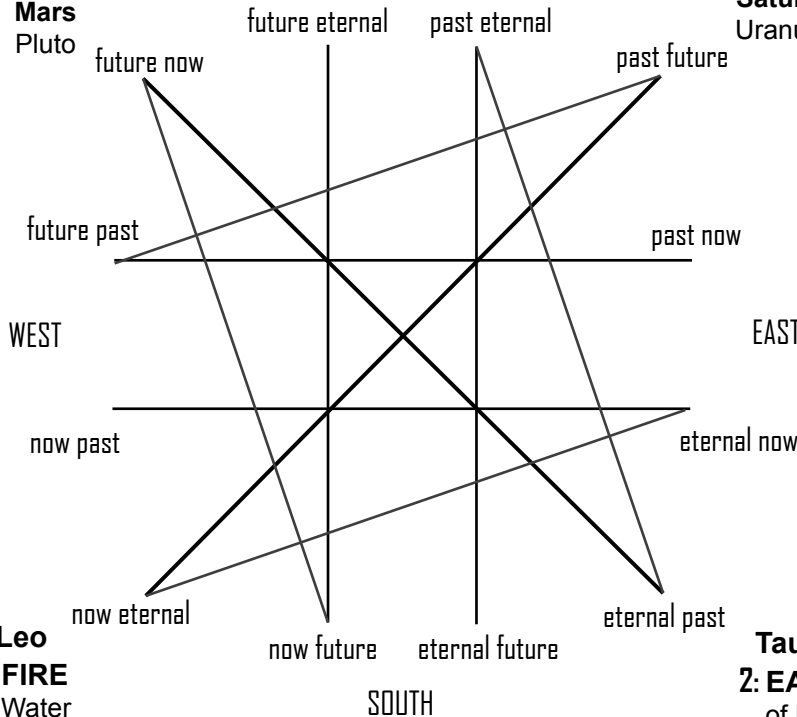

THE ELEMENTAL ZODIAC

WATER
Uriel's southern
Summer Meaning
Wet Subjective
Rational Night Judge
Abstract Interior
Object Present
We / Ours
Diameter

Libra
7: AIR
by Earth
Fire / Water
Saturn
Venus

Virgo
6: EARTH
of Water
Air / Earth
Mercury
Chiron

FIRE
Michael's Eastern
Spring Passion
Hot Subjective
Irrational Day Feel
Abstract Interior
Noun Eternal
I / Mine
Time

Scorpio
8: WATER
of Air
Water * Earth
Mars
Pluto

Leo
5: FIRE
of Water
Fire / Air
* SOL *

Sagittarius
9: FIRE
of Air
 $\text{sqrt}(\text{Fire} * \text{Earth})$
Pluto
Jupiter

Cancer
4: WATER
by Air
 $\text{sqrt}(\text{Fire} / \text{Earth})$
Jupiter
* LUNA *

Capricorn
10: EARTH
by Fire
Air / Water
Mars
Saturn

Gemini
3: AIR
of Fire
Air * Water
Uranus
Mercury

Aquarius
11: AIR
of Earth
 $\text{Air}^2 / \text{Fire}$
Saturn
Uranus

Taurus
2: EARTH
of Fire
Earth * Water²
LUNA
Venus

AIR
Gabriel's Western
Fall Thoughts
Dry Objective
Rational Day Judge
Concrete Exterior
Subject Future
It / Its
Distance

Pisces
12: WATER
of Earth
Fire / Water^2
Venus
Neptune, Jupiter

Aries
1: FIRE
by Water
 $\text{Air}^2 / \text{Earth}$
SOL
Mars

EARTH
Raphael's Northern
Winter Things
Cool Objective
Irrational Night Feel
Concrete Exterior
Possessive Past
That / Its / Thou
Attitude